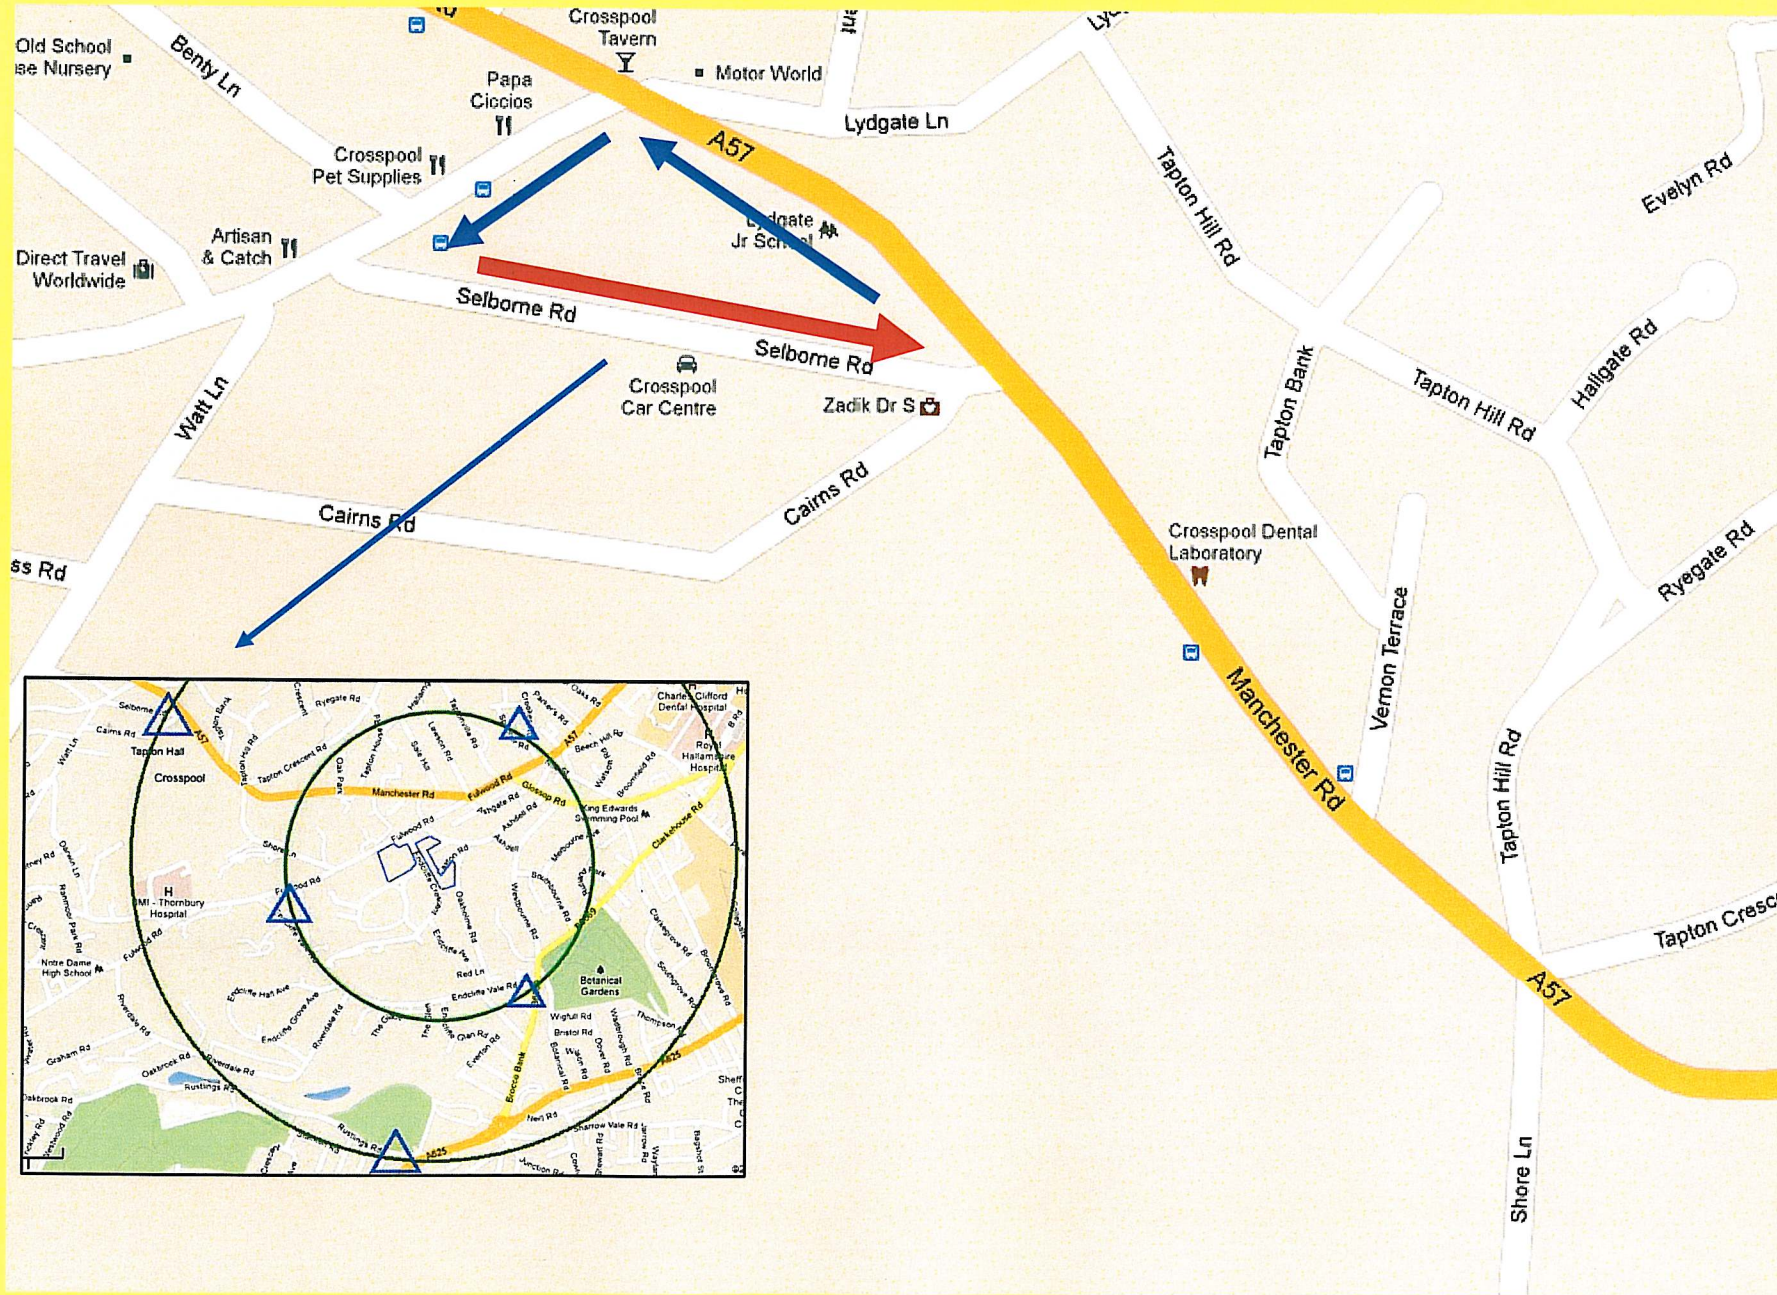

Selborne Road – Manchester Road – Sandygate Road

Distance	Time	Calories	CO ₂ Saved
0.9 miles	14 mins (fast)	77 Cal (fast)	0.09 kg tram
1.5 km	19 mins (med)	68 Cal (med)	0.23 kg car
2130 steps	29 mins (slow)	66 Cal (slow)	0.15 kg bus