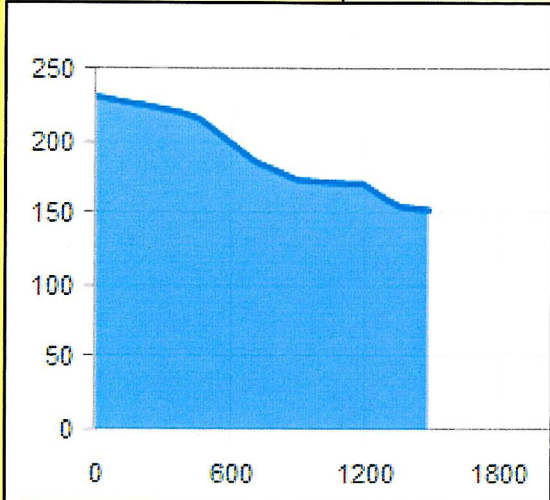

Selborne Road – Manchester Road – Sandygate Road

Distance	Time	Calories	CO ₂ Saved
0.9 miles	14 mins (fast)	77 Cal (fast)	0.09 kg tram
1.5 km	19 mins (med)	68 Cal (med)	0.23 kg car
2130 steps	29 mins (slow)	66 Cal (slow)	0.15 kg bus